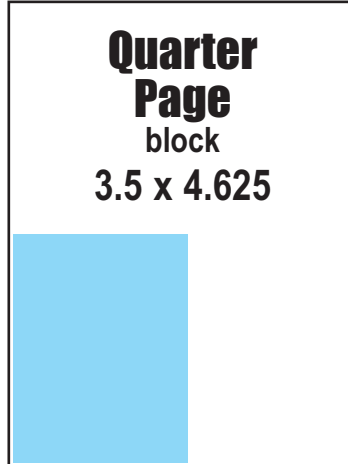

Half Page
horizontal
7.25 x 4.625

Half Page
vertical
3.5 x 9.5

Quarter Page
block
3.5 x 4.625

Quarter Page
horizontal strip
7.25 x 2.225

Quarter Page
vertical strip
1.625 x 9.5

1/8 Page
horizontal
3.5 x 2.25

1/8 Page
vertical
1.625 x 4.625

Promoting kid friendly activities since 1991

Choose from EIGHT different ad sizes

<u>SIZE</u>	<u>WIDTH X HEIGHT</u>
Full page	7.25" X 9.75"
1/2 page (horizontal)	7.25" x 4.625"
1/2 page (vertical)	3.5" x 9.5"
1/4 page (block)	3.5" x 4.625"
1/4 page (horizontal strip)	7.25" x 2.225"
1/4 page (vertical strip)	1.625" x 9.5"
1/8 page (horizontal)	3.5" x 2.25"
1/8 page (vertical)	1.625" x 4.625"